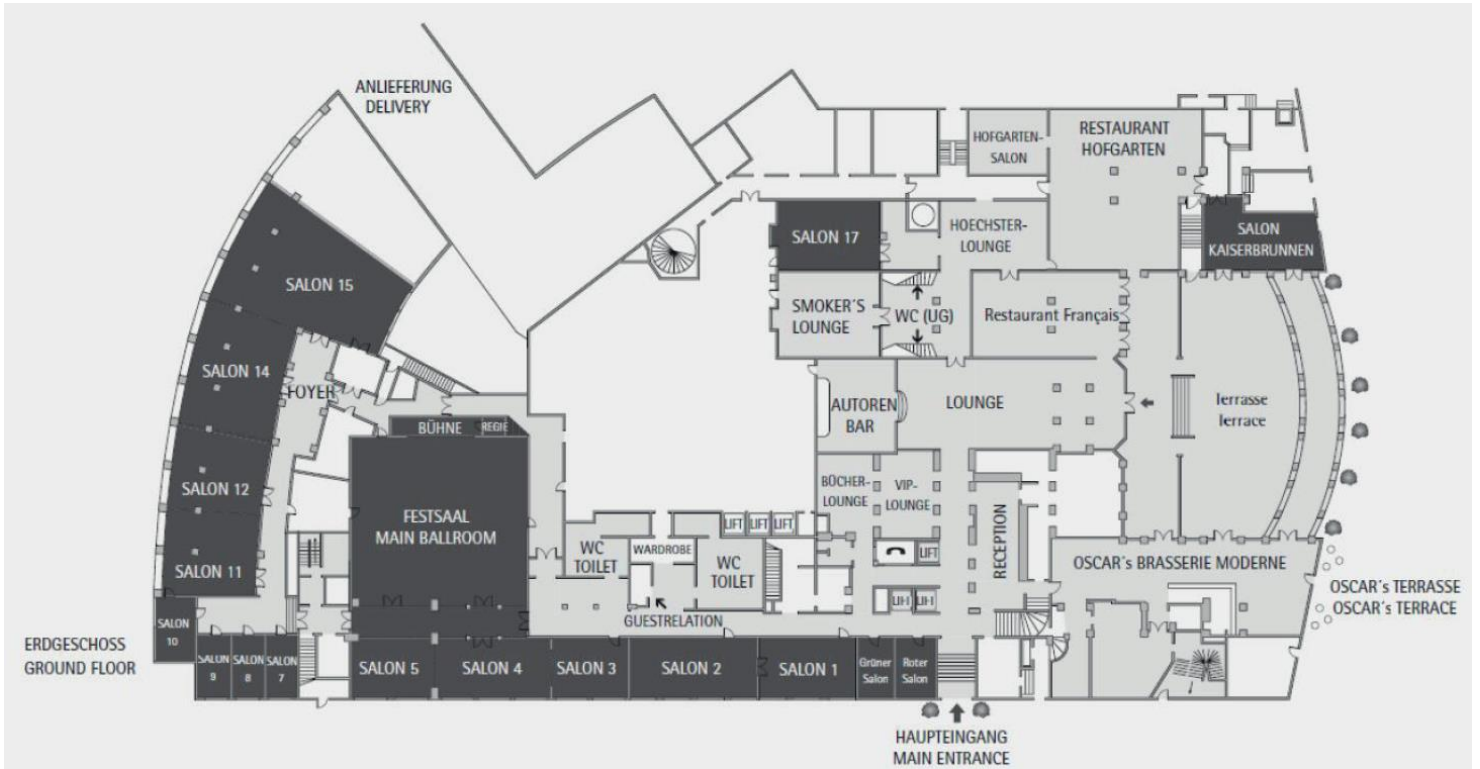

STEIGENBERGER FRANKFURTER HOF FRANKFURT

	m²	Länge/Breite/ Höhe	Parlament 	Theater 	Banquet 	U-Form 	Kabarett 	Blocktafel 	Tageslicht 	Klimaanlage
Grüner Salon	17	5/3/2,7	-	-	6	-	-	-	✓	✓
Roter Salon	20	5/4/2,7	-	-	8	-	-	-	✓	✓
Salon 1	49	9/5,4/2,7	-	-	-	-	-	16	✓	✓
Salon 2	67	12,3/5,4/2,7	-	-	-	-	-	22	✓	✓
Salon 3	40	8/5/2,7	30	20	20	14	14	16	✓	✓
Salon 4	66	12,35/5,3/2,7	40	30	32	22	24	24	✓	✓
Salon 5	43	8/5,2/2,7	30	20	20	14	14	16	✓	✓
Ballsaal	305	18,5/16,8/4,4	320	190	200	70	150	70	-	✓
Salon 7	18	4,75/3,75/2,85	-	-	-	-	-	10	✓	✓
Salon 8	15	5/2,9/2,85	-	-	-	-	-	8	✓	✓
Salon 9	17	5,6/3,3/2,85	-	-	-	-	-	8	✓	✓
Salon 10	15	4,7/3,1/2,85	-	-	-	-	-	6	✓	✓
Salon 11	88	10/8,8/2,82	30	20	40	16	28	18	✓	✓
Salon 12	88	10/8,8/2,82	30	20	40	16	28	18	✓	✓
Salon 14	133	10/13,25/2,82	50	40	72	28	40	30	✓	✓
Salon 15	180	18,5/7,7/2,82	120	90	120	42	70	46	✓	✓
Grand Ballsaal	460	18,5/16,8/4,4	450	250	280	-	170	-	✓	✓
Salon 11+12	176	19/17,6/2,82	60	40	80	38	56	40	✓	✓
Salon 11-14	309	10/30,85/2,82	110	80	180	-	-	-	✓	✓
Salon 11-15	489	35,33/18,13/2,82	-	-	320	-	-	-	✓	✓
Salon 12+14	221	10/22/2,82	80	60	112	44	82	46	✓	✓
Salon 12-15	401	10/32/2,82	-	-	232	-	-	-	✓	✓
Salon 14+15	313	10/23,35/2,82	-	-	190	-	-	-	✓	✓
Salon Kaiserbrunnen	62	10,7/5,8/3	40	30	32	24	20	24	✓	✓
Salon 3-4	106	-	70	50	52	30	40	32	✓	✓
Salon 4-5	109	20,35/5,3/2,7	70	50	52	30	40	32	✓	✓
Salon 3-5	149	28,35/5,3/2,7	100	70	72	44	-	46	✓	✓
Salon 7+8	33	-	30	16	16	16	-	16	✓	✓
Salon 8+9	32	-	30	16	16	16	-	16	✓	✓
Salon 7-9	50	-	40	26	32	26	-	26	✓	✓
Salon 17	62	9,7/6,4/2,5	40	30	30	24	21	20	-	✓

Steigenberger Frankfurter Hof

Am Kaiserplatz | 60311 Frankfurt am Main, Germany

T +49 69 215-120 | meetings@frankfurter-hof.steigenberger.de

www.frankfurter-hof.steigenberger.com

STEIGENBERGER
FRANKFURTER HOF
FRANKFURT

Steigenberger Frankfurter Hof
Am Kaiserplatz | 60311 Frankfurt am Main, Germany
T +49 69 215-120 | meetings@frankfurter-hof.steigenberger.de
www.frankfurterhof.steigenberger.com